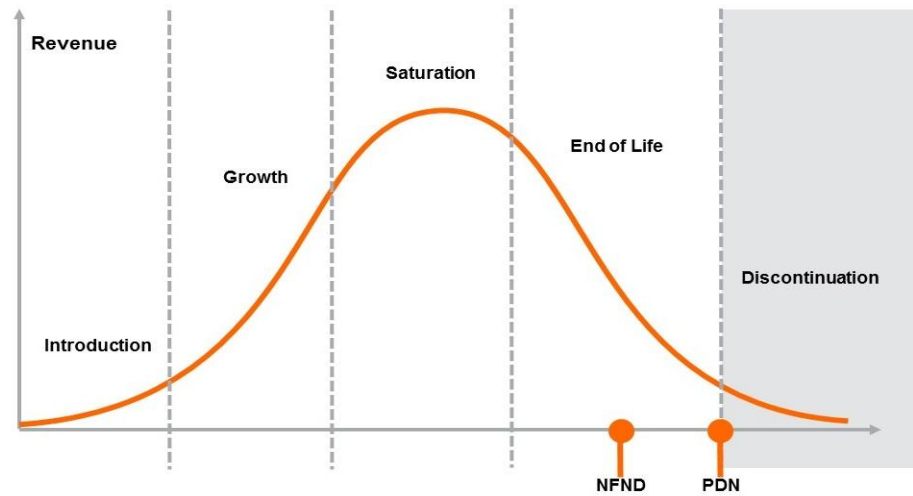

Product Or Individual Q-Code Discontinuation (acc. JEDEC J-STD-048) OS-PDN-2026-169

01 June 2026

Last order: 30 November 2026

Last delivery: 31 May 2027

Important notes:

- Series production ends with the LTO (Last Time Order) date.
- Last order must be placed latest before LTO date as standard order.
- Latest possible request date is defined by the LTD (Last Time Delivery) date and is valid for LTO orders as well as existing order backlog.
- The purchase quantity is limited to once per month until LTD date and is considered as NCNR (Non-Cancelable – Non-Returnable).
- To cover short term demand fluctuation, customer is asked to keep a sufficient buffer stock to avoid supply disruptions.