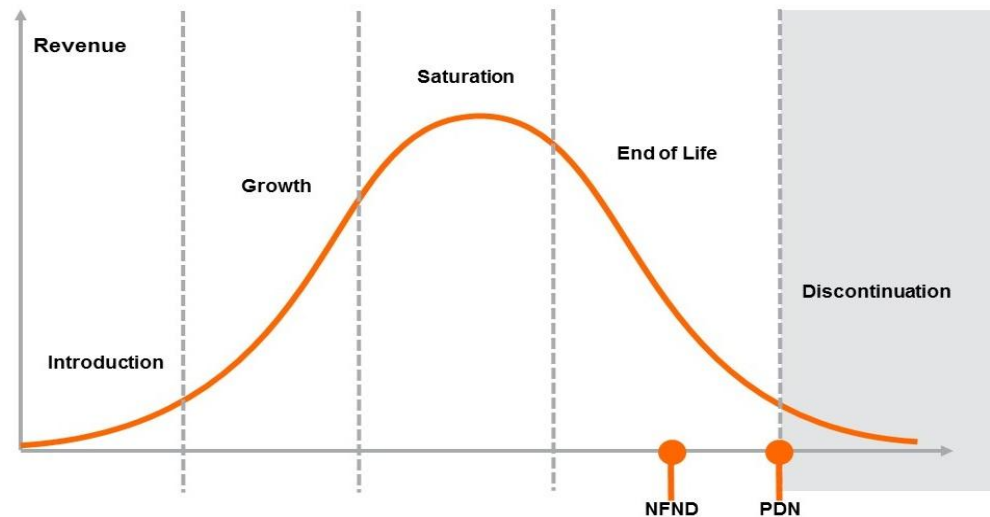

## Product Or Individual Q-Code Discontinuation (acc. JEDEC J-STD-048) OS-PDN-2026-036

15 April 2026

**Last order:** 15 April 2026

**Last delivery:** 15 April 2026

**Important notes:**

- Series production ends with the LTO (Last Time Order) date.
- Last order must be placed latest before LTO date as standard order.
- Latest possible request date is defined by the LTD (Last Time Delivery) date and is valid for LTO orders as well as existing order backlog.
- The purchase quantity is limited to once per month until LTD date and is considered as NCNR (Non-Cancelable – Non-Returnable).
- To cover short term demand fluctuation, customer is asked to keep a sufficient buffer stock to avoid supply disruptions.