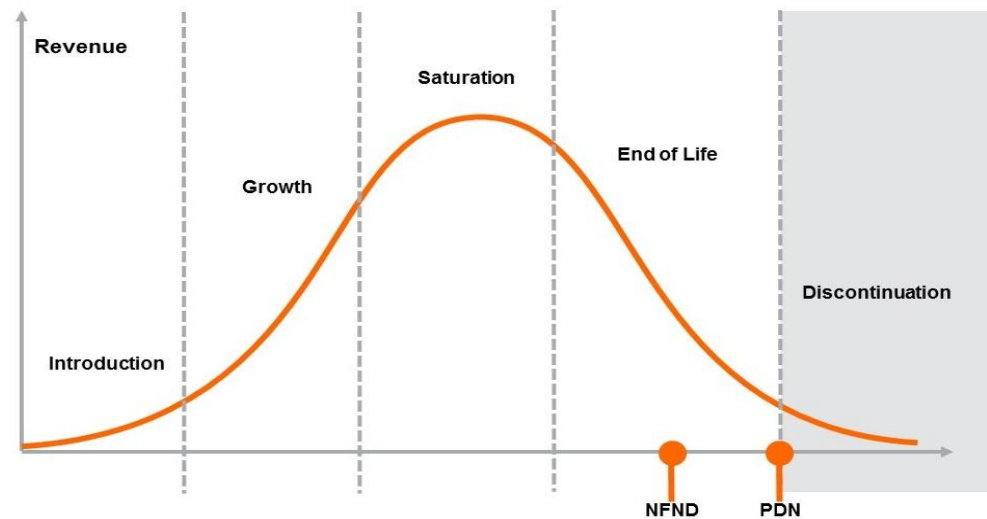

### Important notes:

- Series production ends with the LTO (Last Time Order) date.
- Last order must be placed latest before LTO date as standard order.
- Latest possible request date is defined by the LTD (Last Time Delivery) date and is valid for LTO orders as well as existing order backlog.
- The purchase quantity is limited to once per month until LTD date and is considered as NCNR (Non-Cancelable – Non-Returnable).
- To cover short term demand fluctuation, customer is asked to keep a sufficient buffer stock to avoid supply disruptions.