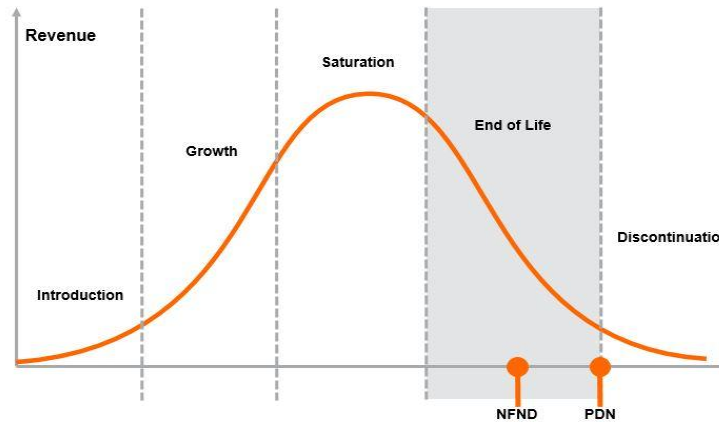

Not For New Design OS-NFND-2026-002

14 May 2026

Expected discontinuation date:	01.01.2028
Reason:	The following products have reached their end of life.
Actions:	Please use our recommended replacement for new designs. If they may not fit, please contact your local sales office for other solutions. Additionally we ask you to switch for running project as soon as possible to the proposed replacement. Anyway please check your demand and feedback your requested lifetime of these products. Attention: Q# already announced to be in phase-out process will not be impacted. Dates published in corresponding PDN will be kept.