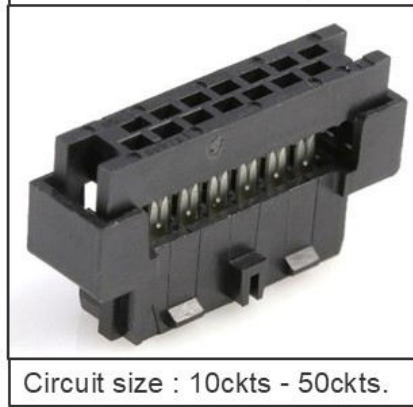

Dual Row IDT Receptacle

Circuit size : 10ckts - 50ckts.

1 1

Molex Confidential Information
© 2016 Molex – All Rights Reserved. Unauthorized Reproduction/Distribution is Prohibited.

After Picture

Overview

- This notification is to inform Molex Malaysia plans to transfer the 87568 Series manufacturing to a newly identified vendor as part of a long-term strategy to improve plant flexibility, internal capabilities, and meet future product demand. All existing tooling will remain unchanged, and no changes will be made to product as part of this change meanwhile finish good connectors will be remain ship from Molex Malaysia.

	Before	After
Assembly Plant	MOLEX(M) Sdn Bhd	A Subcon
COO	Malaysia	Malaysia

- Molex Malaysia series (s) Affected: Refer to part number listed.
- Product Impact
 - There is no effect on the Fit, Form and Function on the connector. Therefore, no change in the Molex assembly part number will occur either
- PCN will be implemented once all required qualification/validation activities are completed and all necessary approvals have been obtained