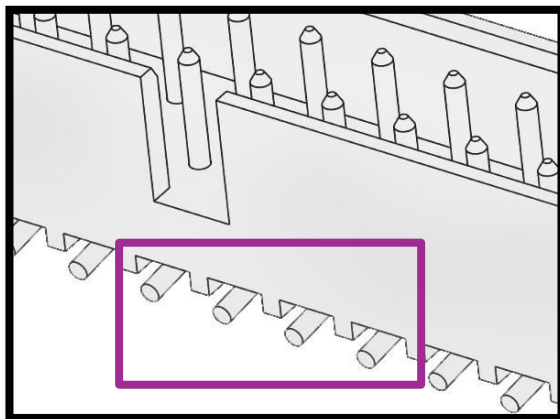

Dear Customer,

Re: Product Change notification for Harwin product.

Harwin is implementing a change to the manufacturing method used for Datamate Straight (vertical) SMT connectors. This change represents a product improvement.

SMT terminations were manufactured using a longer pin length and a cropping operation to achieve the correct dimension. This cropping operation could produce burrs at the cut edge and left an unplated area on the end of the pin. This required the process to have additional and tighter controls. The revised design eliminates both characteristics.

After development work by our Production Engineering Team, Harwin is introducing a new manufacturing method which can use pins of the correct length without cropping. This results in a fully plated termination with no risk of burrs.

Here is a comparison of the old and new design:

Older style