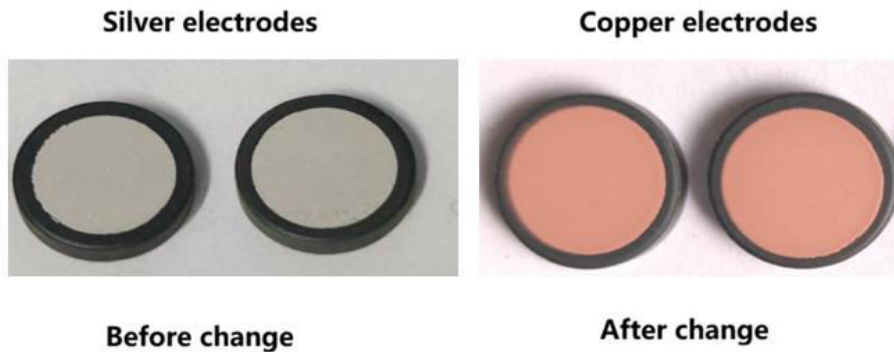

Product Change Notice

PCN#: EE-PCN26009

February 9, 2026

CLASSIFICATION OF CHANGE:

Material Change.

DESCRIPTION OF CHANGE:

Over the past year we have experienced sustained cost increases for MOV products due to raw material silver cost increase sharply. Eaton has worked to offset these pressures through productivity and sourcing actions. We're going to change the silver electrodes to copper electrodes to mitigate the cost pressure and not change product performance.