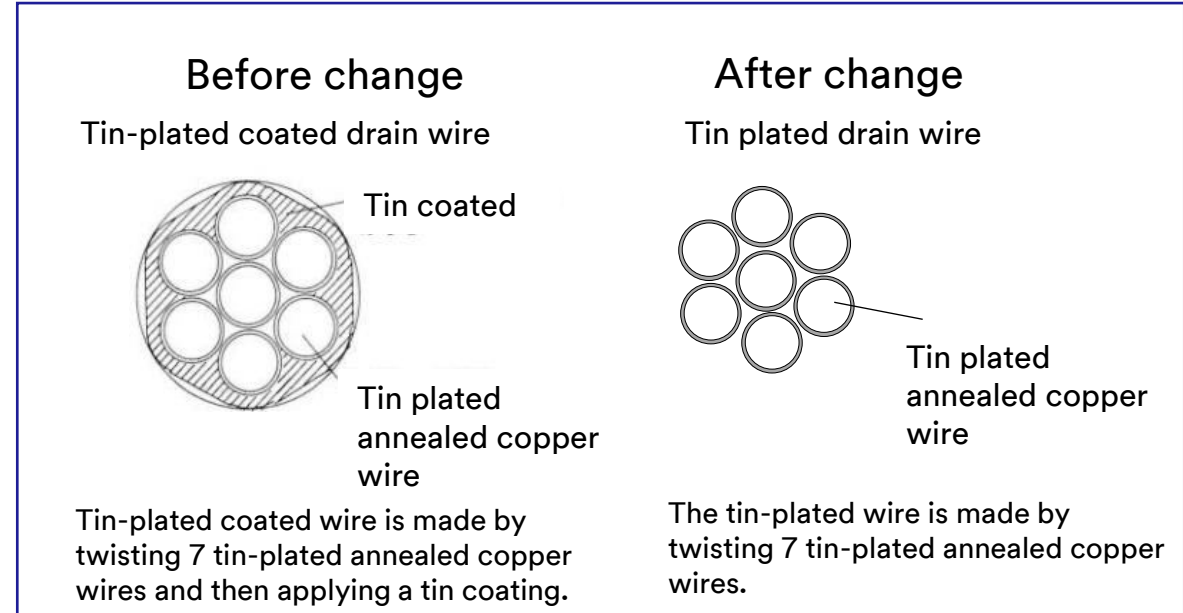

Explanation of Changes

Change the specifications of the drain wire from tin-plated coated wire to tin-plated wire.
No changes to the size or twist of the tin-plated wire.

Target drain wire size and twist

0.127mm 7strands twisted
0.100mm 7strands twisted

*Please refer to the attached document for target products.

Reason

Due to the discontinuation of Tin coated drain wire used in the target product's cable as component.

Compatibility

- No changes to the electrical characteristics and transmission performance specifications of target products.
- No change in the UL style of each cable.