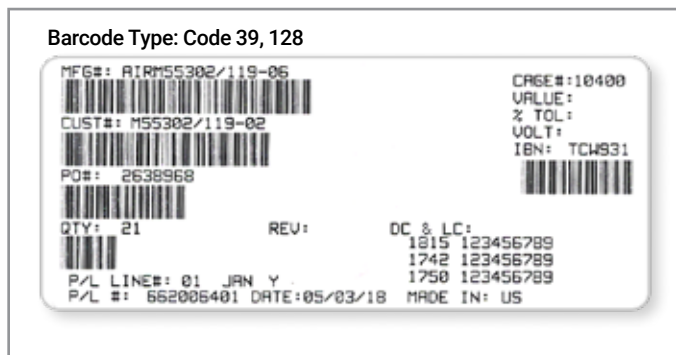

Speed Your Processing Time with TTI Standardized Labels

When you choose one of our standardized label formats, your order preparation and processing can happen more quickly. Our standard labels are offered in several different formats to allow a wide range of information and options to be presented.

Options Include:

- Manufacturer and Customer Part Numbers
- Purchase Order Number
- Quantity
- Date Codes, Lot Codes, and Country of Origin
- Custom Barcodes and 2D Barcodes
- Many other Standard Options

Examples of most common labels VA16, VA26, and VA91

VA 16 (1D Standard)

VA26 (2D Standard)

Reach your local sales team at 1.800.CALL.TTI

VA 91 (1D Multi-Format)

TTI ID: BC112S – Barcode Type: Code 39

MFG.#: M55302/119-06