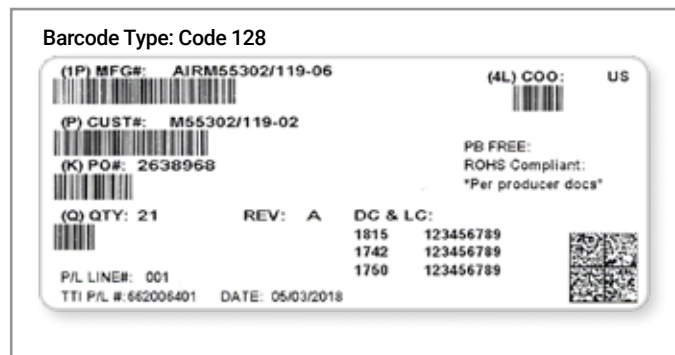

Options Include:

- Manufacturer and Customer Part Numbers
- Purchase Order Number
- Quantity
- Date Codes, Lot Codes, and Country of Origin
- Custom Barcodes and 2D Barcodes
- Many other Standard Options

Examples of most common labels VA16, VA26, and VA91

VA 16 (1D Standard)

VA26 (2D Standard)

Reach your local sales team at 1.800.CALL.TTI

VA 91 (1D Multi-Format)

TTI ID: BC112S – Barcode Type: Code 39

MFG.#: M55302/119-06