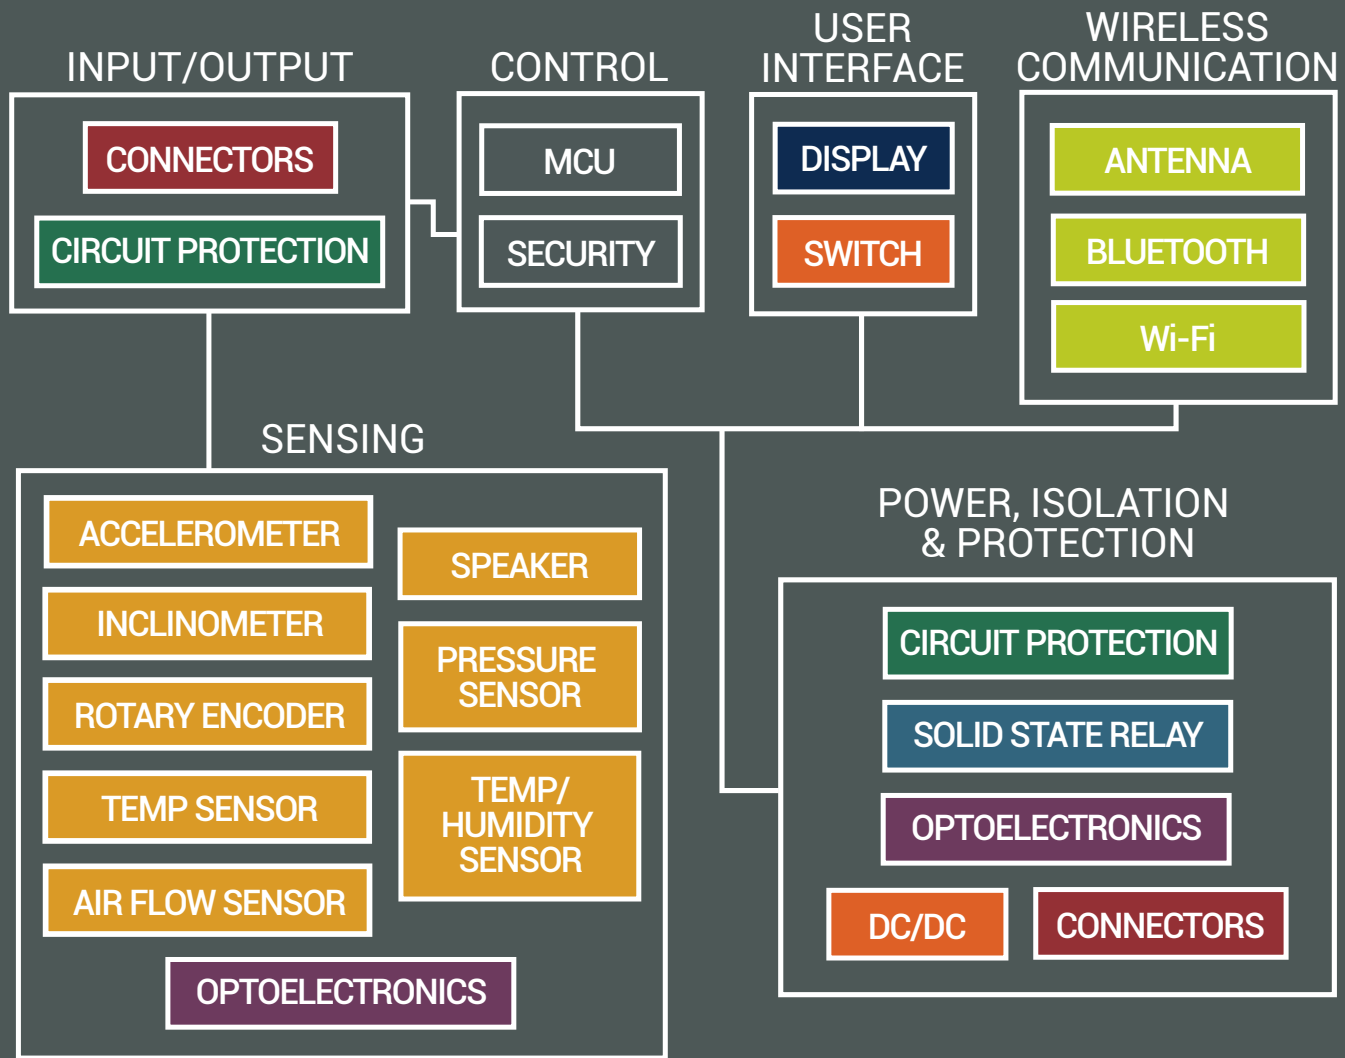

## Medical

Reach your local sales team at 1.800.CALL.TTI

Component Type	Variant	Suggested Product
<b>SENSORS</b>		
Sensors	Pressure Sensor Pressure Sensor Air Bubble Detector Air Bubble Detector NTC Thermistor Accelerometer Inclinometer/Tilt Air Flow Sensor Ambient Pressure, Temp & Humidity Contactless Bed Sensor Rotary Encoder Rotary Encoder Sound Actuator	<a href="#">Honeywell MicroPressure MPRLS0025 Series</a> <a href="#">Amphenol NPC-120 NovaSensor Medical</a> <a href="#">TE AD-101 Flow Sensor</a> <a href="#">TT OPB350W062Z In-Line Fluid Sensor Amphenol</a> <a href="#">MA100 Series</a> <a href="#">Rohm Kionix KX126-1063</a> <a href="#">Murata Inclinometer SCA103T</a> <a href="#">Honeywell HAFBLF0050CAAX5</a> <a href="#">TE MS8607</a> <a href="#">Murata SCA10H</a> <a href="#">Bourns EMS22 Non-Contacting Magnetic Encoder</a> <a href="#">Honeywell 600-128 Series Optical Encoder</a> <a href="#">Murata PKM Series Piezo Audio Indicator</a>
Opto-electronics	Presence Detection Ambient Light Sensor Opto Isolation Heart Rate Monitor – LED Heart Rate Monitor – Photodiode Solid State Relay Solid State Relay Solid State Relay	<a href="#">TT Electronics OPB9000</a> <a href="#">Vishay TEMD6200FX01</a> <a href="#">Toshiba TLP241A Series</a> <a href="#">OSRAM CT DELSS1.12</a> <a href="#">OSRAM SFH 2240</a> <a href="#">Panasonic AQY282S</a> <a href="#">Omron G3VM-351VY</a> <a href="#">Vishay LH1502BAC</a>
<b>WIRELESS CONNECTIVITY</b>		
Bluetooth	Bluetooth Module Bluetooth Module	<a href="#">Murata BLE 4.1 LBCA2HNZYZ</a> <a href="#">Panasonic BLE 4.2 ENW89847AWKF</a>
WiFi	WiFi Module WiFi Module	<a href="#">Murata LBEE5KL1DX</a> <a href="#">Panasonic ENW49C01</a>
Antennas	Bluetooth/WiFi Internal Bluetooth/WiFi Internal Bluetooth/WiFi Chip Bluetooth/WiFi Internal Bluetooth/WiFi External	<a href="#">Pulse Larsen W3315B0100</a> <a href="#">TE 2118439-2</a> <a href="#">Abracon ACAG0301-24505500-T</a> <a href="#">Molex 1461531050</a> <a href="#">Pulse Larsen W5028</a>
<b>ELECTROMECHANICAL</b>		
Switches	Switches Tactile Switches Tactile Switches Tactile Switches	<a href="#">Molex Capacitive and Metal Touch Switches</a> <a href="#">C&amp;K PTS810SJM Series</a> <a href="#">Omron B3SE Series</a> <a href="#">Panasonic EVQ-Q2K03W</a>
<b>CONNECTORS</b>		
Circular	Medical Circular Connectors Medical Circular Connectors Medical Circular Connectors	<a href="#">Molex MediSpec Circular Connectors TE</a> <a href="#">5P Standard Circular Connectors</a> <a href="#">Amphenol Pulse-Lok Medical Connectors</a>
Specialty	FPC Connector FPC Connector Subminiature D Subminiature D	<a href="#">Molex 0.25mm Pitch Easy-On</a> <a href="#">Omron XF2M and XF3M Series</a> <a href="#">C&amp;K Micro-D Connectors</a> <a href="#">TE Micro-D Connectors</a>
Power	AC Power Entry Module AC Power Entry Module	<a href="#">TE 10EBH1 AC Power Module, Medical</a> <a href="#">API Technologies AC Power Entry Module</a>
<b>ADDITIONAL COMPONENTS</b>		
Power	Synchronous Buck Regulator Dual Port USB Data Isolator & Power Supply DC/DC Isolated Power Supply	<a href="#">Vishay SiP12117 Series</a> <a href="#">Murata NMUSB202MC</a> <a href="#">Murata NTE0503MC</a>
Circuit Protection	Multilayer Varistor ESD Suppressor ESD Suppressor USB Circuit Protection SMD Fuse	<a href="#">Panasonic EZJ-Z0V120JA</a> <a href="#">Littelfuse PulseGuard PGB1010603MR Murata</a> <a href="#">LXES ESD Suppressor</a> <a href="#">Bourns PTC Resettable Fuses MF-PSML Series</a> <a href="#">Littelfuse Nano Fast Acting SMD Fuse</a>
Displays	LCD Display LED Indicator	<a href="#">Vishay L320H240</a> <a href="#">OSRAM LTRBRASF SMD CHIPLD Multi RTB</a>