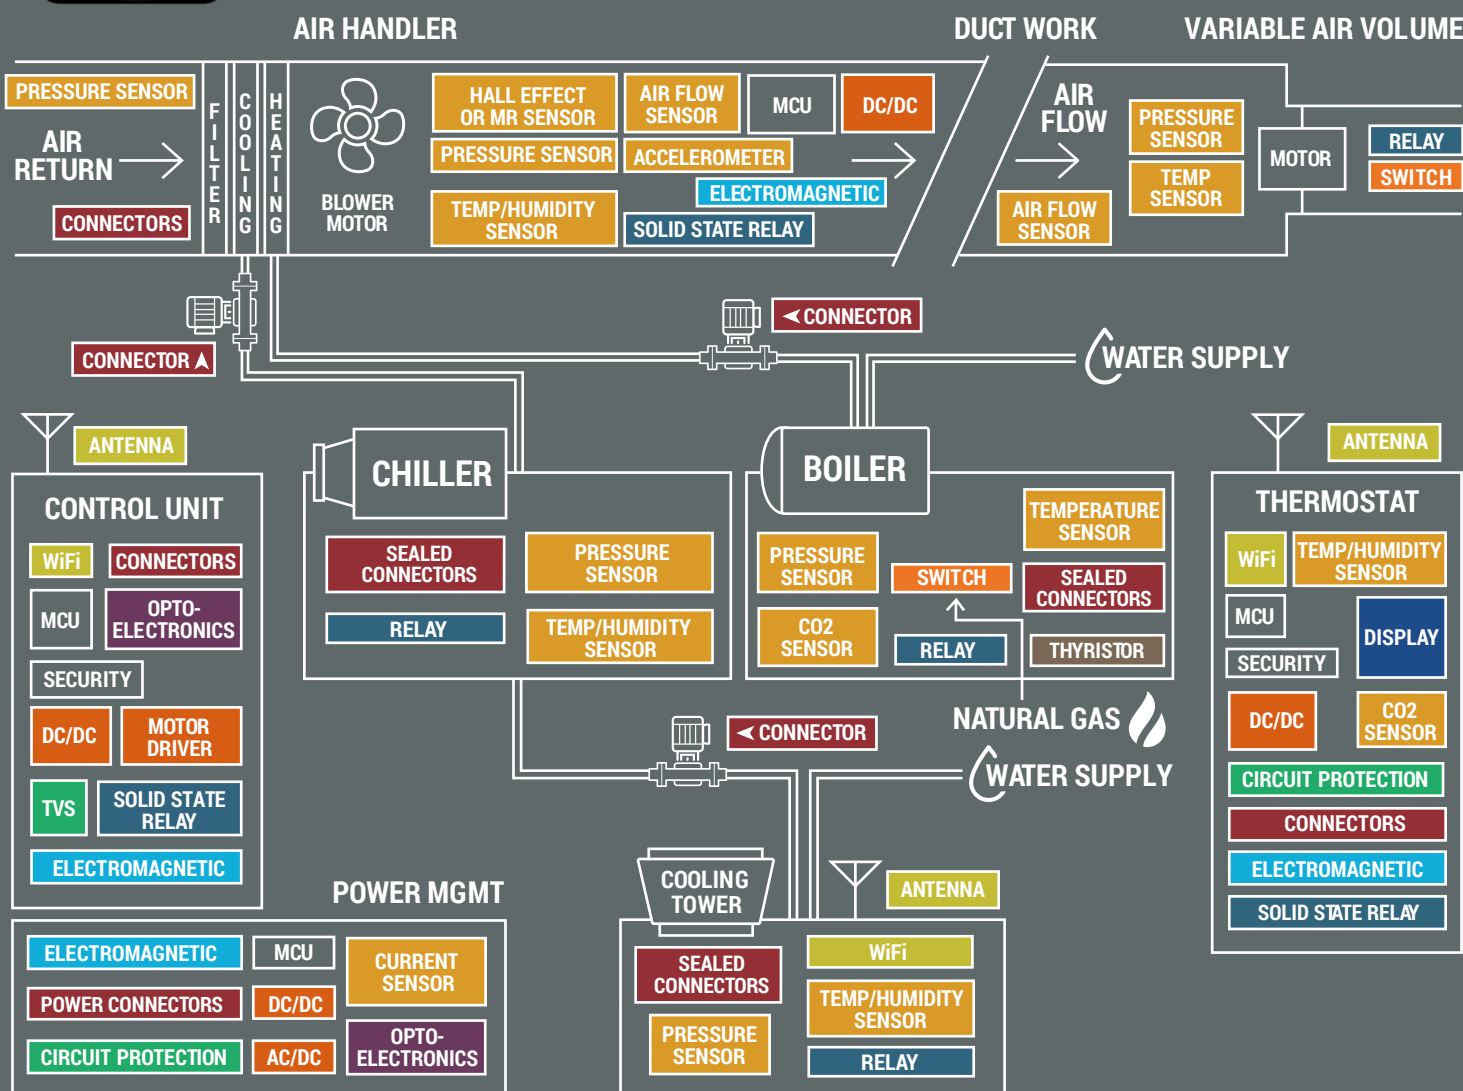

Internet of Things

Industrial HVAC System

Reach your local sales team at 1.800.CALL.TTI

Component Type	Subsystem	Variants	Suggested Products
SENSORS			
Sensors	Air Handler VAV Chiller Boiler Cooling Tower Thermostat Power Management	Hall and MR Sensors Temp/Humidity Sensor Pressure Sensor Air Flow, CO2 Sensor Thermistors Current Sensors	Amphenol T6713 CO2 Sensor Honeywell PX3 Pressure Transducer Omron D6F-PH Digital MEMS Flow Sensor ROHM KX222-1054 Accelerometer Sensata 2CP5-71-46 Pressure Sensor TDK/EPCOS Temperature Probe Assemblies TE HTU21D Digital Relative Humidity Sensor
Opto-electronics	Power Management	LEDs, Infrared Emitters Optical Switches Optocouplers Ambient Light Sensors	Kingbright APG0603SEC-E-TT LED ROHM BH1603FVC Ambient Light Sensor OPTEK OPB900W55Z Optical Switch Vishay ILD217T Optocoupler
WIRELESS CONNECTIVITY			
WiFi Modules	Control Unit Thermostat, Cooling Tower	2.4GHz, 5.0GHz	Murata LBEE5ZZ1MD WiFi Certified Module Panasonic ENW-49C01A3KF WiFi Certified Module
Antennas	Control Unit Thermostat, Cooling Tower	SMT Chip, FPC, Stick, Helical, Stamped Metal, Patch	Molex 201932-0001 Tri-Band WiFi SMT Pulse W3918B0100 WiFi Dual Band FPC TE 2118309-1 Antennas Yageo ANT2012LL00R2400A Chip Antenna
ELECTROMECHANICAL			
Relays	Control Unit VAV	General Purpose, Solid State, Contactors	Crydom CX Series Relay, CW Series Relay Omron G5Q PCB Relay TE T9G Series Relay
Circuit Breakers	Power Management	Hydraulic, Magnetic, Thermal	Carling C-Series Circuit Breaker Phoenix Contact 489 Circuit Breaker TE 6-1393250-2 Circuit Breaker, W67 Series Circuit Breaker
Switches	ALL	DIP/SIP, Interlock, Snap Action, Tactile, Toggle	C&K SDA Series DIP/SIP Switch Honeywell DM Series Door Switch, Pressure Switch, V Basic Series Switch Omron D3DC Switch, B3FS Tactile Switch TE 1825967-2 Switches
CONNECTORS			
Sealed Connectors	ALL	Miniature, WtB/ WtW, RF, Circular, Industrial, I/O, Total Solutions, Power	Amphenol MUSB Connector, MDBR D-Sub Connector, MHDR Connector Molex MIZU-P25, ML-XI, Mini50, MXP120, SRC, MX150, MX123, FAKRA, Perma-Seal Phoenix Contact M12, Heavy Connectors TE 796094-2 Connectors
Power Connectors	Power Management Control Unit Thermostat	5 to 50A mid power, 30 to 150A high power, WtW, WtB, BtB, Total Solutions, Sealed	Amphenol Minitex PWR, Metral, Bus Bar Harwin Gecko, Datamate Mix-Tek, T Socket Molex EXTreme Power, EXTreme TEN60, Mega-Fit, Sabre, Mini-Fit Jr, Micro-Fit 3.0 Phoenix Contact QUINT, PLC Relay, DIN Rail Power, 489 Circuit Breakers TE 6450120-2 Connectors
Terminal Blocks	ALL	Barrier Strips, Eurostyle, Screw Terminal, Spring Clamp, Pluggable	Molex High-current Universal Clamp, Eurostyle, MTC, Lite-Trap, Beau Barrier Strip Phoenix Contact Combicon MSTB, MKDS TE 796683-3 Terminal Blocks
Solderless Terminals	ALL	Terminals, Splices, Quick Disconnects and Termination Connectors	3M Mini Clamp, Scotchlok™ Lugs & IDC Amphenol ICC Anytek Terminals Molex Perma-Seal Terminals, Battery Lugs, Versa Krimp, Quick Disconnect Panduit DNF Series Terminals TE Positive Lock Terminals, 327654 Terminals
ADDITIONAL COMPONENTS			
Power	Power Management Control Unit, Thermostat	AC/DC, DC/DC, DIN RAIL MOSFETs, Motor Drives	Murata NKE1205SC DC/DC Module Omron S82S-7705 DC/DC DIN RAIL Phoenix Contact 2903147 AC/DC DIN RAIL Toshiba SSM3J332R, LF MOSFET Vishay SI7625DN-T1-GE3 MOSFET
Electromagnetic	Air Handler Control Unit, Wall Unit/Thermostat, Power Management	Filters, Transformers, SMT chip beads, Inductors	Bourns SRR1208 Series Inductor Murata NFL21SP106X1C3D Filter TDK MLZ1608A252BTA00 RP Inductor Vishay IHLE4040 Series Inductor
Circuit Protection	ALL	TVS Diodes, ESD Suppression, Fuses, Resettable Fuses	Bourns CDSOT23-SM712 ESD Suppression Bourns MF-MSMF020-2 Resettable Fuse Littelfuse SMT 0468001.NR Fuse ROHM VS3V3BC1HS TVS Diodes
Displays	Thermostat Control Unit	7-Segment, TFT Display, Digital Panel Meter	Kingbright SA56-11SRWA 7-Segment Display Murata DMS-20PC-1-LM-GF-C Panel Meter Vishay OLED Display
Thyristor	Boiler	SCRs, TRIACs, SIDACs	Littelfuse Q4015N5RP Triac