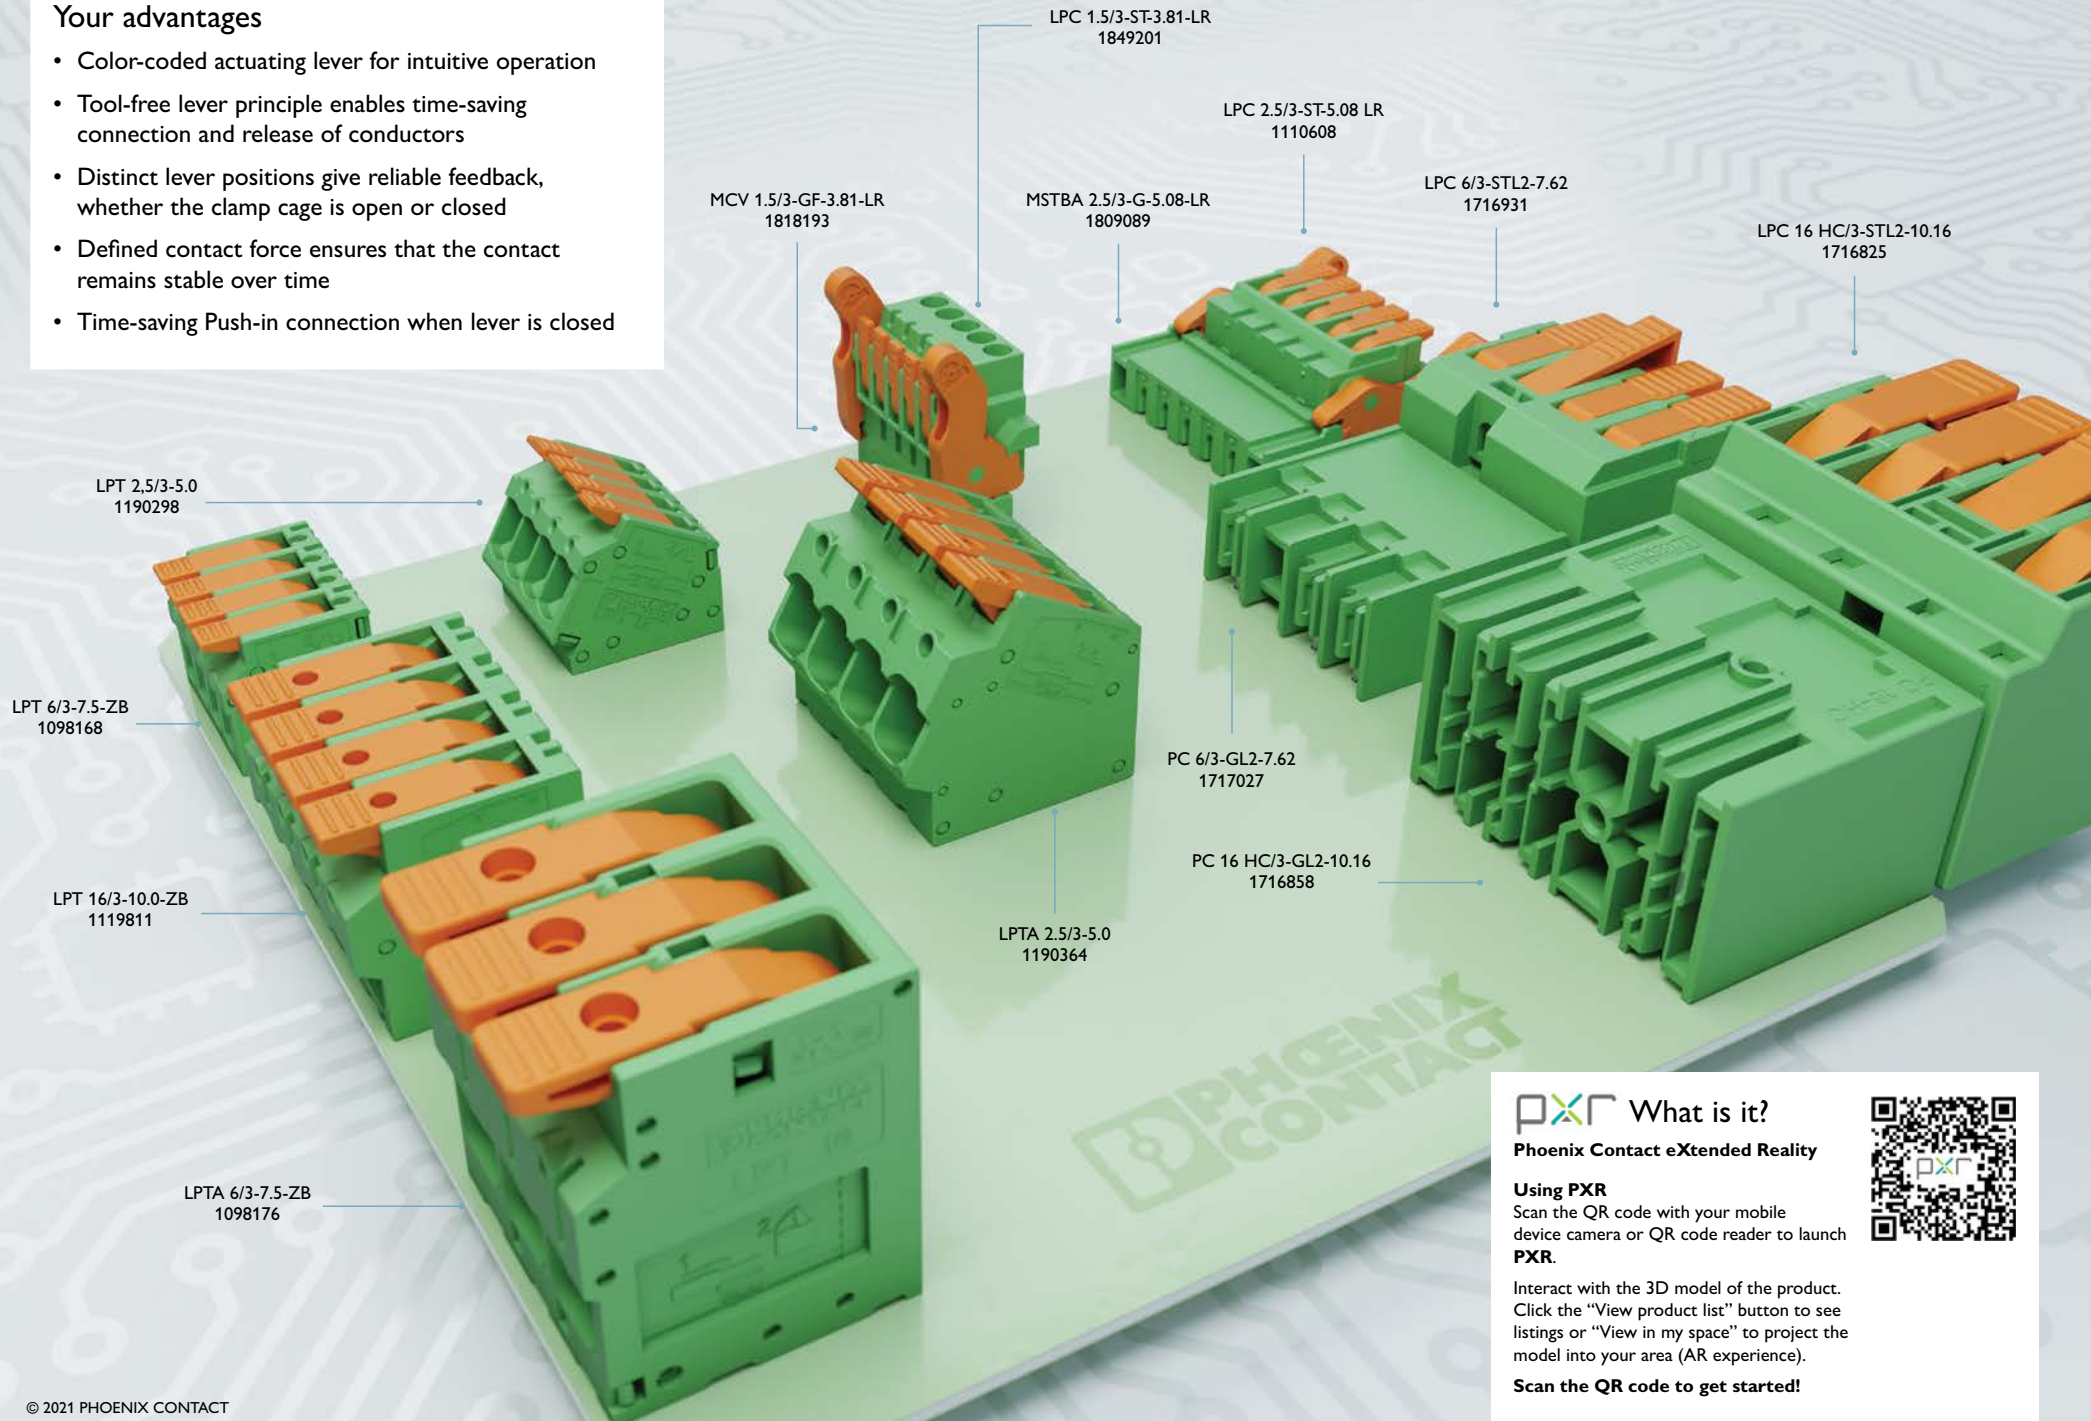

The LPC and LPT series from Phoenix Contact

Your advantages

- Color-coded actuating lever for intuitive operation
- Tool-free lever principle enables time-saving connection and release of conductors
- Distinct lever positions give reliable feedback, whether the clamp cage is open or closed
- Defined contact force ensures that the contact remains stable over time
- Time-saving Push-in connection when lever is closed

What is it?

Phoenix Contact eXtended Reality

Using PXR

Scan the QR code with your mobile device camera or QR code reader to launch PXR.

Interact with the 3D model of the product. Click the "View product list" button to see listings or "View in my space" to project the model into your area (AR experience).