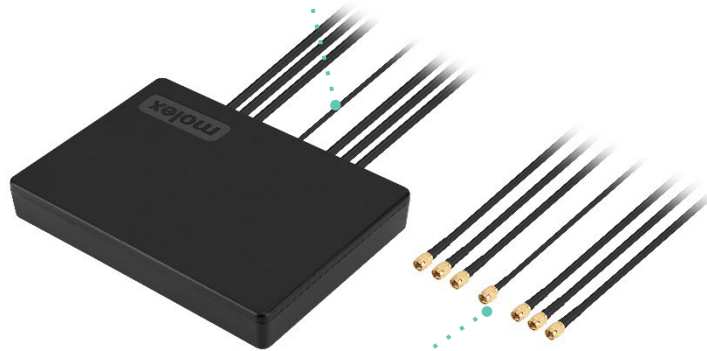

PRODUCT FEATURES & ADVANTAGES

**7-in-1 Antenna with Built-in Cellular (LTE, 5G)
MIMO*4, Wi-Fi (tri-band)*2 and GNSS Features**

Makes it ideal for diverse and advanced
applications

SMA Connector

Facilitates adjustable cable length
and connector adjustable to
FAKRA and HFM connectors