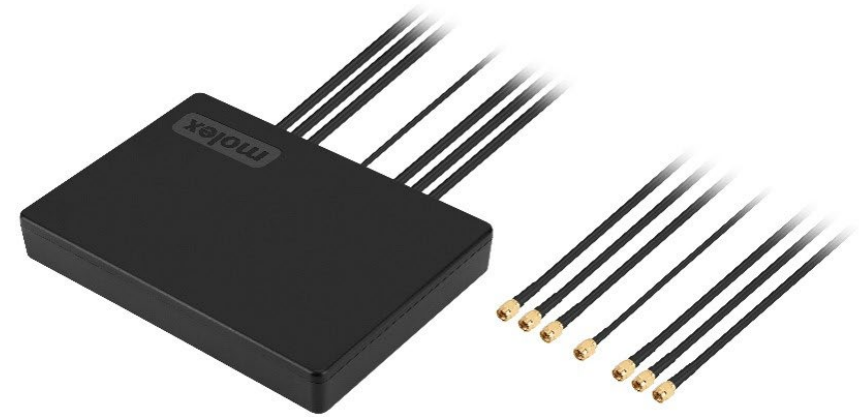

MULTI-HUB 7-IN-1 ANTENNA: 5G MIMO*4/WI-FI MIMO*2/GNSS

NPI ENHANCEMENT

DECEMBER 2022 | GLOBAL RELEASE

creating connections for life

molex

MULTI-HUB 7-IN-1 ANTENNA

5G MIMO*4/WI-FI MIMO*2/GNSS

The low-profile Multi-Hub 7-in-1 Antenna features 2 x LTE/5G full-band, 2 x LTE/5G high-band, 2 x Wi-Fi, and 1 x GNSS functionalities with an IP67 rating and easy mounting, and is ideal for advanced commercial vehicle and wireless applications.

Key Product Information

PN: 217853-1000

Category: External Antennas

Subcategory: Combo Antennas

Key Features: Highly integrated off-the-shelf antenna, compact antenna design, complete functions of 5G cellular/Wi-Fi/GNSS antenna, IP67

Molex Multi-Hub 7-in-1 Antenna features powerful 5G NR 4*4 MIMO technology integrated with LTE, Wi-Fi and GNSS functions in a low-profile compact design.

Compactness with good RF performance

Meeting design requirements of high radiation efficiency over the small footprint and metal surface pose challenges.

Molex Multi-Hub 7-in-1 Antenna is IP67 rated with a waterproof antenna with adjustable cable lengths and connectors adjustable to FAKRA.

MARKETS AND APPLICATIONS

Commercial Vehicles

Networking
Smart vehicles
T-boxes
Specialized vehicles