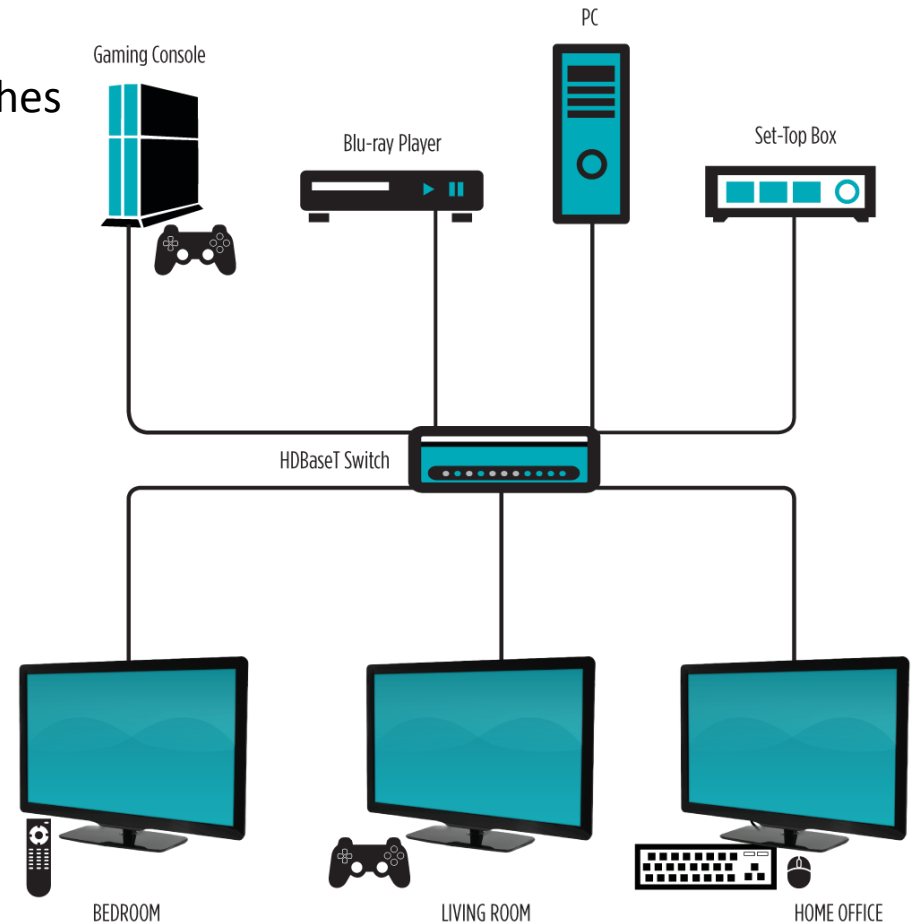

## ➤ PCB Layout Recommendations

- Keep signal traces from IC to magnetics module as short as possible.
- Avoid PCB traces with 90-degree bends.
- Ensure that there is no contiguous ground plane underneath the module.
- Using BST (75Ω resistors and high voltage capacitor to chassis ground) to terminate cable side CTs is advisable for best EMI performance.
- Refer to HDBaseT™ IC manufacturer's application notes for further layout considerations.
- Follow suggested land pattern as shown below: inch(mm).

# Typical Applications

HDBase T used in variety of devices:

- Blu-ray, DVD players and recorders
- HDMI repeaters, splitters and switches
- DVTs, LCDs and plasma displays
- Rear and front projectors
- Digital set-top boxes
- A/V receivers
- Game consoles
- PCs