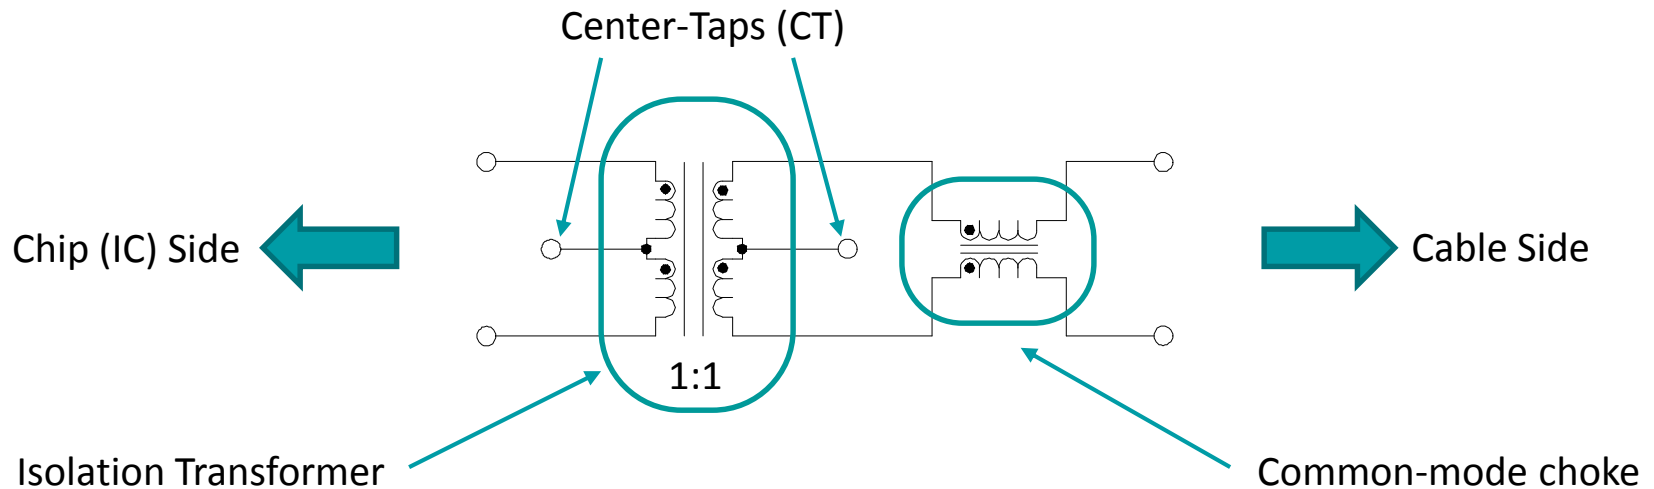

## ➤ Key Functions

- Provide safety isolation of 1500Vrms, 60seconds minimum
- Provides common mode noise rejection for improved EMI performance

Figure 1 – Basic Schematic (one channel shown)