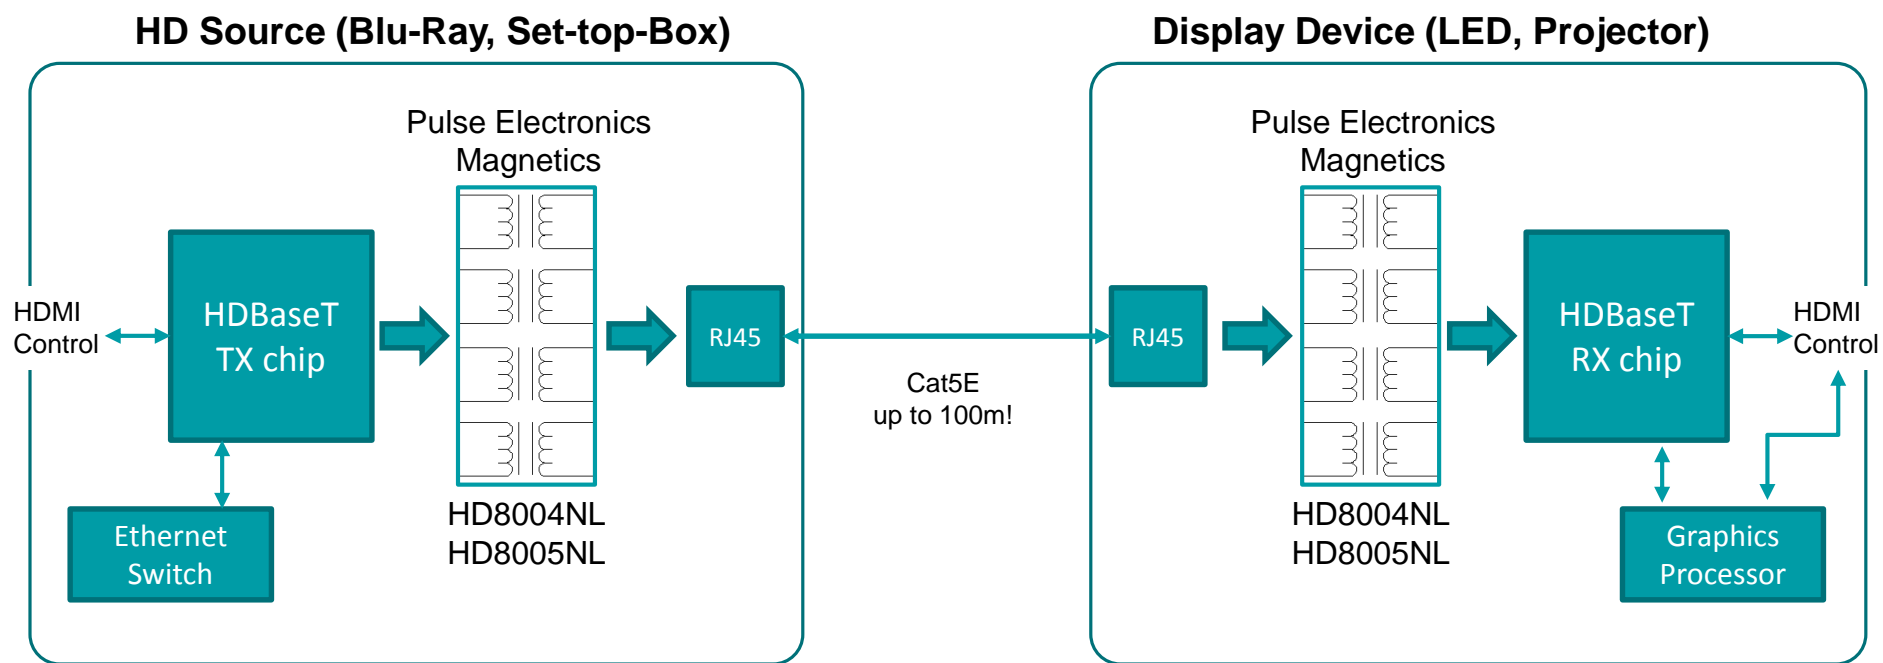

How it works – Signal Transmission