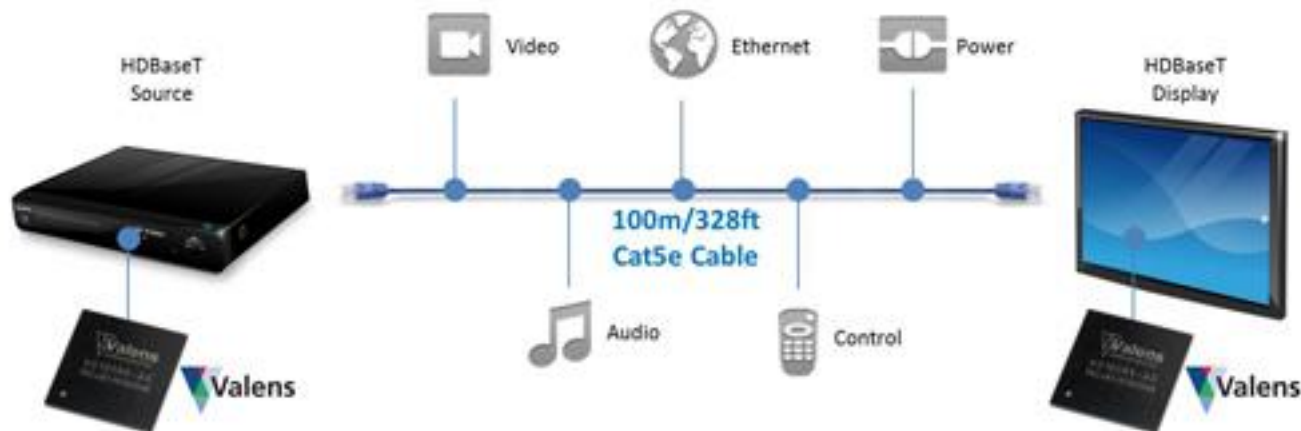

# HDBaseT Training Module

# What is HDBaseT™?

- **HDBaseT™** technology was launched in 2010 by Valens Semiconductor.
- Enables plug-and-play digital connectivity between HD video sources and remote displays.
- 5Play feature set, converged through a single 100m/328ft CAT5e/6 cable enables the delivery of:
  - Video – uncompressed HD / 3D video up to 4K resolution
  - Audio – Any standard digital audio format
  - Ethernet – 100BaseT Ethernet
  - Control – Various digital control signals such as RS-232, USB
  - Power – Up to 100W using category cable (PoH)