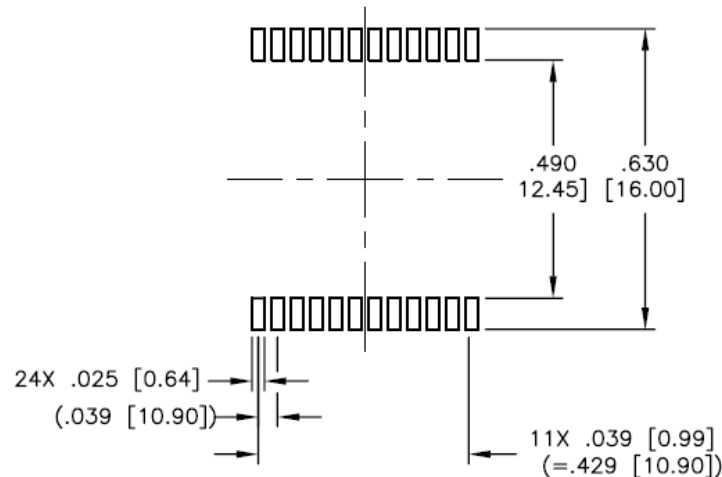

➤ PCB Layout Recommendations

- Keep signal traces from IC to magnetics module as short as possible.
- Avoid PCB traces with 90-degree bends.
- Ensure that there is no contiguous ground plane underneath the module.
- Using BST (75Ω resistors and high voltage capacitor to chassis ground) to terminate cable side CTs is advisable for best EMI performance.
- Refer to HDBaseT™ IC manufacturer's application notes for further layout considerations.
- Follow suggested land pattern as shown below: inch(mm).