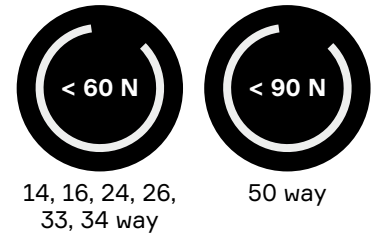

CONNECTOR MATING FORCE