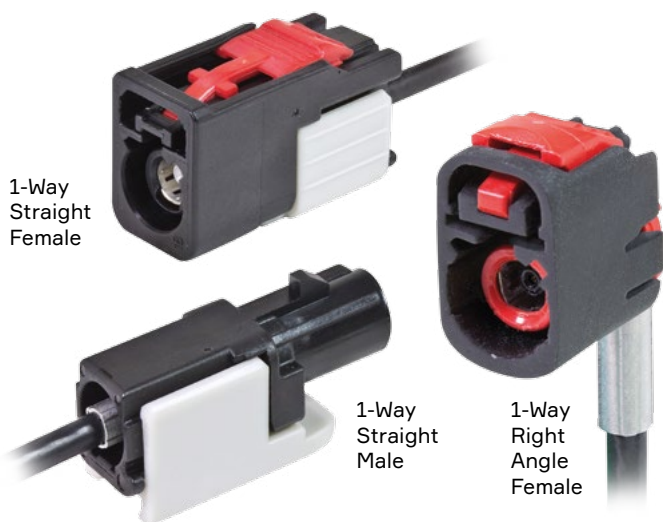

APTIV FAKRA UNSEALED SERIES

FAKRA FAMILY BENEFITS

- Cost effective stamped terminals
- Accepts wide range of cable types
- Serviceable design

UNSEALED SERIES FEATURES

- Anti-stubbing technology
- Secondary locks on terminals/housings
- Clear audible click
- Ergonomic tactile feedback

AVAILABLE CONFIGURATIONS

Cavity Count (ways)	1 and 2
Angles	180° and 90°
Genders	Female and Male
Key/Color Codes	A-I, K-N, and Z
Clipslot	USCAR 7 mm Female or Male
Pre-staged CPA	Optional

APPLICATIONS

Antenna/RF
Camera/LVDS
Ethernet, including power over coax

See back page for representative part numbers and packaging dimensions.

TECHNICAL CHARACTERISTICS

Performance	SAE-USCAR17 Rev 5
Interface Footprint	SAE-USCAR18 Rev 4
Temperature Range	-40°C to +105°C*
Vibration	Class 1
Sealing	Class 1 Unsealed
50 Ohm Cables	6 GHz / 9 Gb/s*
Non-50 Ohm Cables	200 MHz
VSWR < 3 GHz	1.5:1 max
VSWR > 3 GHz	1.6:1 max
DC Current	2 A max*