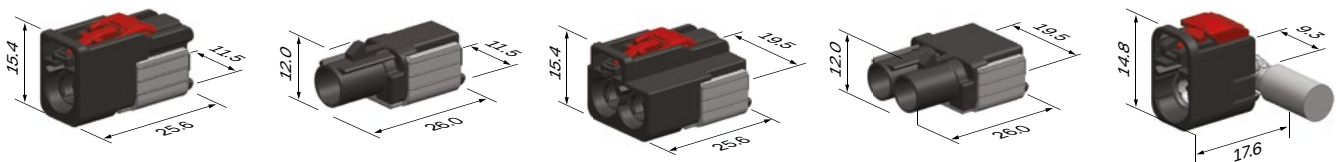

1-WAY STRAIGHT (180°) UNSEALED DRAWING NUMBERS

Female Terminal Asm	Female Housing No Clipslot No CPA	Female Housing With Clipslot No CPA	Female Housing No Clipslot With CPA	Female Housing With Clipslot With CPA	Male Terminal Asm	Male Housing No Clipslot	Male Housing With Clipslot
35013993	33340308	33340308	33340308	33340308	35013992	33340362	33340362

2-WAY STRAIGHT (180°) UNSEALED DRAWING NUMBERS

Female Terminal Asm	Female Housing No Clipslot No CPA	Female Housing With Clipslot No CPA	Female Housing No Clipslot With CPA	Female Housing With Clipslot With CPA	Male Terminal Asm	Male Housing No Clipslot	Male Housing With Clipslot
35013993	33340377	33340377	33340377	33340377	35013992	33340408	33340408

1-WAY RIGHT ANGLE (90°) UNSEALED FEMALE DRAWING NUMBERS

Female Terminal Asm	Female Housing No Clipslot No CPA	Female Housing With Clipslot No CPA
33354523	33341062	33340434

PACKAGING DIMENSIONS

Note: units of measurement are millimeters (mm).

Drawing numbers, specifications, dimensions and performance data in this document are for general references only and are subject to change without notice. To verify product information, please contact an Aptiv representative.

CS-SP2-FAKRA-En0218

• **APTIV** •

aptiv.com | © 2018 Aptiv. All rights reserved