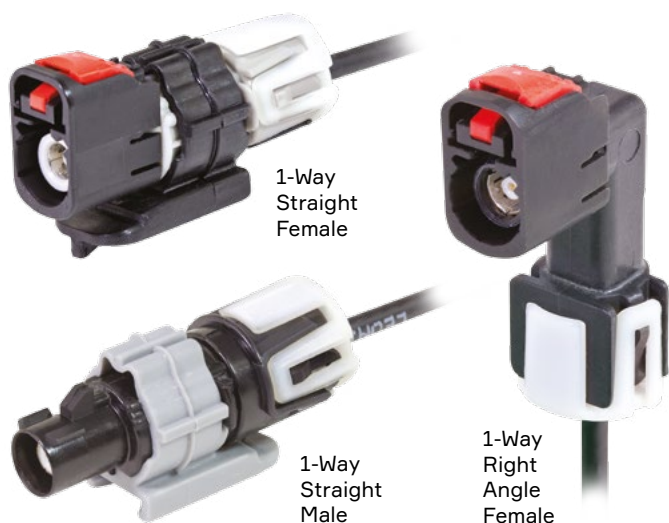

APTIV FAKRA SEALED SERIES

FAKRA FAMILY BENEFITS

- Cost effective stamped terminals
- Accepts wide range of cable types
- Serviceable design

SEALED SERIES FEATURES

- Anti-stubbing technology
- Secondary locks on terminals/housings
- Robust co-molded seals
- Clear audible click
- Ergonomic tactile feedback

AVAILABLE CONFIGURATIONS

Cavity Count (ways)	1
Angles	180° and 90°
Genders	Female and Male
Key/Color Codes	A-I, K-N, and Z
Clipslot	USCAR 7 mm Female or Male
Pre-staged CPA	Optional

APPLICATIONS

Antenna/RF
Camera/LVDS
Ethernet, including power over coax

See back page for representative part numbers and packaging dimensions.

TECHNICAL CHARACTERISTICS

Performance	SAE-USCAR17 Rev 5
Interface Footprint	SAE-USCAR18 Rev 4
Temperature Range	-40°C to +105°C*
Vibration	Class 1
Sealing	Class 3 (submersion/heavy spray)
50 Ohm Cables	6 GHz / 9 Gb/s*
Non-50 Ohm Cables	200 MHz
VSWR < 3 GHz	1.5:1 max
VSWR > 3 GHz	1.6:1 max
DC Current	2 A max*