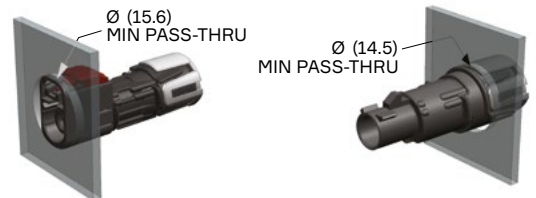

Visit aptiv.com

1-WAY STRAIGHT (180°) SEALED DRAWING NUMBERS

Female Terminal Asm	Female Housing No Clipslot No CPA	Female Housing With Clipslot No CPA	Female Housing No Clipslot With CPA	Female Housing With Clipslot With CPA	Male Terminal Asm	Male Housing No Clipslot	Male Housing With Clipslot
							
35013993	33338219	33355520	33338219	33355520	35013992	33355537	33338238

1-WAY RIGHT ANGLE (90°) SEALED FEMALE DRAWING NUMBERS

Female Terminal Asm	Female Housing No Clipslot No CPA	Female Housing No Clipslot With CPA
		
33359320	33338185	33338185

PACKAGING DIMENSIONS

Note: units of measurement are millimeters (mm).

Views of sealed connectors showing minimum pass-through hole sizes.

Drawing numbers, specifications, dimensions and performance data in this document are for general references only and are subject to change without notice. To verify product information, please contact an Aptiv representative.