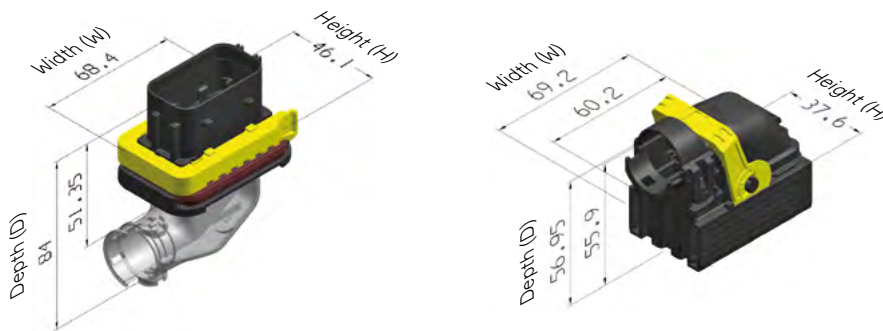

Cavity count	Blade size (mm)	Gender	Dimensions W x H x D (mm)	V0 part number	HB part number	Mounting type	Index	Color	Other indexes offered
15	2.8	F	59.2 x 37.6 x 54.6	33276638	33188785	Universal	A	Black	B, C
21	2.8	F	69.2 x 37.6 x 56.95	33276630	33101162	Universal	A	Black	B, C, D
21	2.8	M	68.4 x 46.1 x 84	33276634	33237993	Panel	A	Black	B, C, D
26	1.5 (12) + 2.8 (12) + 6.3 (2)	F	92.15 x 41.4 x 64.71	33283998	33207220	Universal	A	Black	B, C, D
26	1.5 (12) + 2.8 (12) + 6.3 (2)	M	75.9 x 51 x 77.6	33284519	33207134	Panel	A	Black	B, C, D
39	2.8	F	120.1 x 44.15 x 64.13	33273782	33111401	Universal	A	Green	B
39	2.8	M	108 x 78 x 89.9	33276705	33198862	Panel	A	Green	B
62	1.5 (56) + 2.8 (6)	F	120.55 x 44.1 x 64.55	33337581	33337577	Universal	A	Black	B, C, D
62	1.5 (56) + 2.8 (6)	M	108 x 78 x 89.9	33276719	33213199	Panel	A	Black	B, C, D

Please, refer to the CTCS catalogue for the full part number list.

REQUIRED ACCESSORIES

Cavity count	Accessory	V0 part number	HB part number
15	Female back shell / Lever	33276642	33200044
21	Female back shell / Lever	33276641	33106893
26	Female back shell / Lever	33284004	33207232
39	Female back shell / Lever	33273779	33111591
62	Female back shell / Lever	33273779	33111591

DIMENSION MEASUREMENT SAMPLE