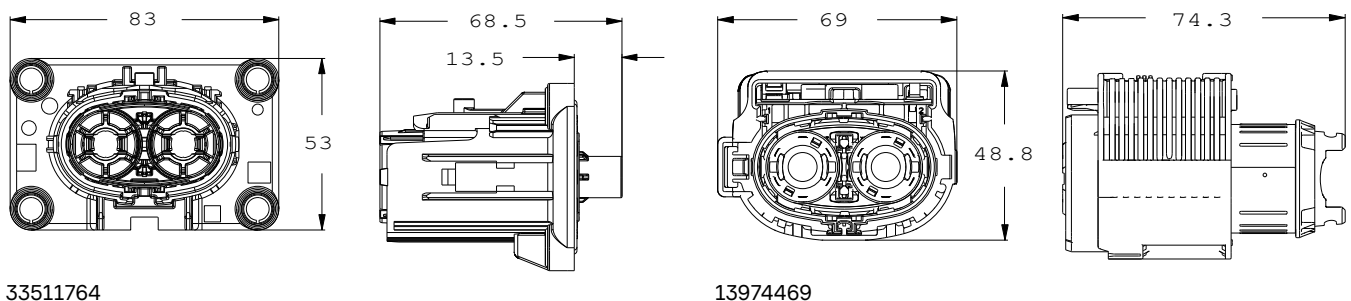

Index	Header connector	Mating connector	BOM
1	33511764	13974469	1
2	33511762	33511761	

ASSOCIATED PARTS

Part number	Description	BOM
Header		
33512193	RCS 800/890 male pin terminal silver version standard length	2
33511746	RCS 800/890 male pin terminal silver version V1 length	
33511747	RCS 800/890 male pin terminal silver version V2 length	
10779703	DCS2 1.5 male terminal gold-plated 0.5 - 1 mm²	2
15441379	DCS/DSQ 1.5 red single wire seal 0.22 - 0.5 mm²	2
15441380	DCS/DSQ 1.5 grey single wire seal 0.75 - 1 mm²	
Mating Connector		
13893887	RCS 800 female terminal silver version 35 - 50 mm²	2
13893889	RCS 800 female retainer (plug)	2
13893888	RCS 800 female 35 - 40 mm² (plug)	2
13923559	RCS 800 female 50 mm² (plug)	

DIMENSION MEASUREMENT SAMPLE

Part numbers, specifications, dimensions and performance data in this document are for general references only and are subject to change without notice. To verify product information, please contact an Aptiv representative.

CS-SP93-HV-En0323