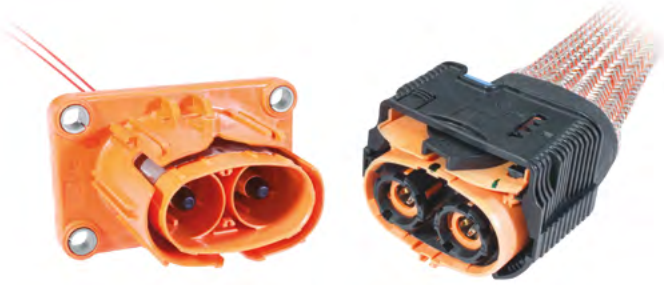

SHIELDPACK™

HV RCS800 SB 2 WAY

BENEFITS

- Easy to assemble with integrated ErgoMate™ Axial Mating Assist System on harness connector
- Compact package with unique integrated electric interlock
- Header is sealed in both mated and unmated positions

FEATURES

- Bundle shielding with external braid
- Panel mount to device with face seal to module
- Two-stage disconnect for safe unmating

AVAILABLE CONFIGURATIONS

| | |
|------------------------|-------------------------------------|
| Connector Type | Wire-to-device |
| Cable Exit Orientation | 180° |
| Cable Range (mm²) | 35 - 50 (power) / 0.5 - 0.75 (HVIL) |
| Terminal Type | 8 mm round contact system |
| # of Power Terminals | 2 |
| Shielding | Bundle |
| HVIL | Shunt on female |
| Assembly Assurance | CPA |
| Number of Indexes | 2 |

ASSOCIATED PARTS

| Part number | Description | BOM |
|-------------------------|--|-----|
| Header | | |
| 33512193 | RCS 800/890 male pin terminal silver version standard length | 2 |
| 33511746 | RCS 800/890 male pin terminal silver version V1 length | |
| 33511747 | RCS 800/890 male pin terminal silver version V2 length | |
| 10779703 | DCS2 1.5 male terminal gold-plated 0.5 - 1 mm ² | 2 |
| 15441379 | DCS/DSQ 1.5 red single wire seal 0.22 - 0.5 mm ² | 2 |
| 15441380 | DCS/DSQ 1.5 grey single wire seal 0.75 - 1 mm ² | |
| Mating Connector | | |
| 13893887 | RCS 800 female terminal silver version 35 - 50 mm ² | 2 |
| 13893889 | RCS 800 female retainer (plug) | 2 |
| 13893888 | RCS 800 female 35 - 40 mm ² (plug) | 2 |
| 13923559 | RCS 800 female 50 mm ² (plug) | |