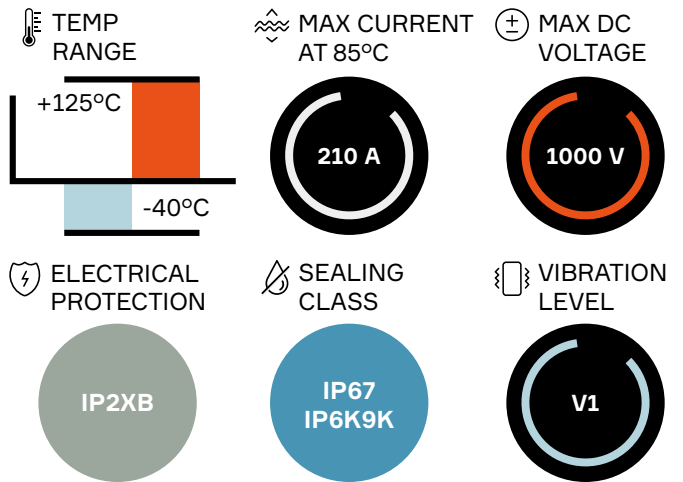

PERFORMANCE